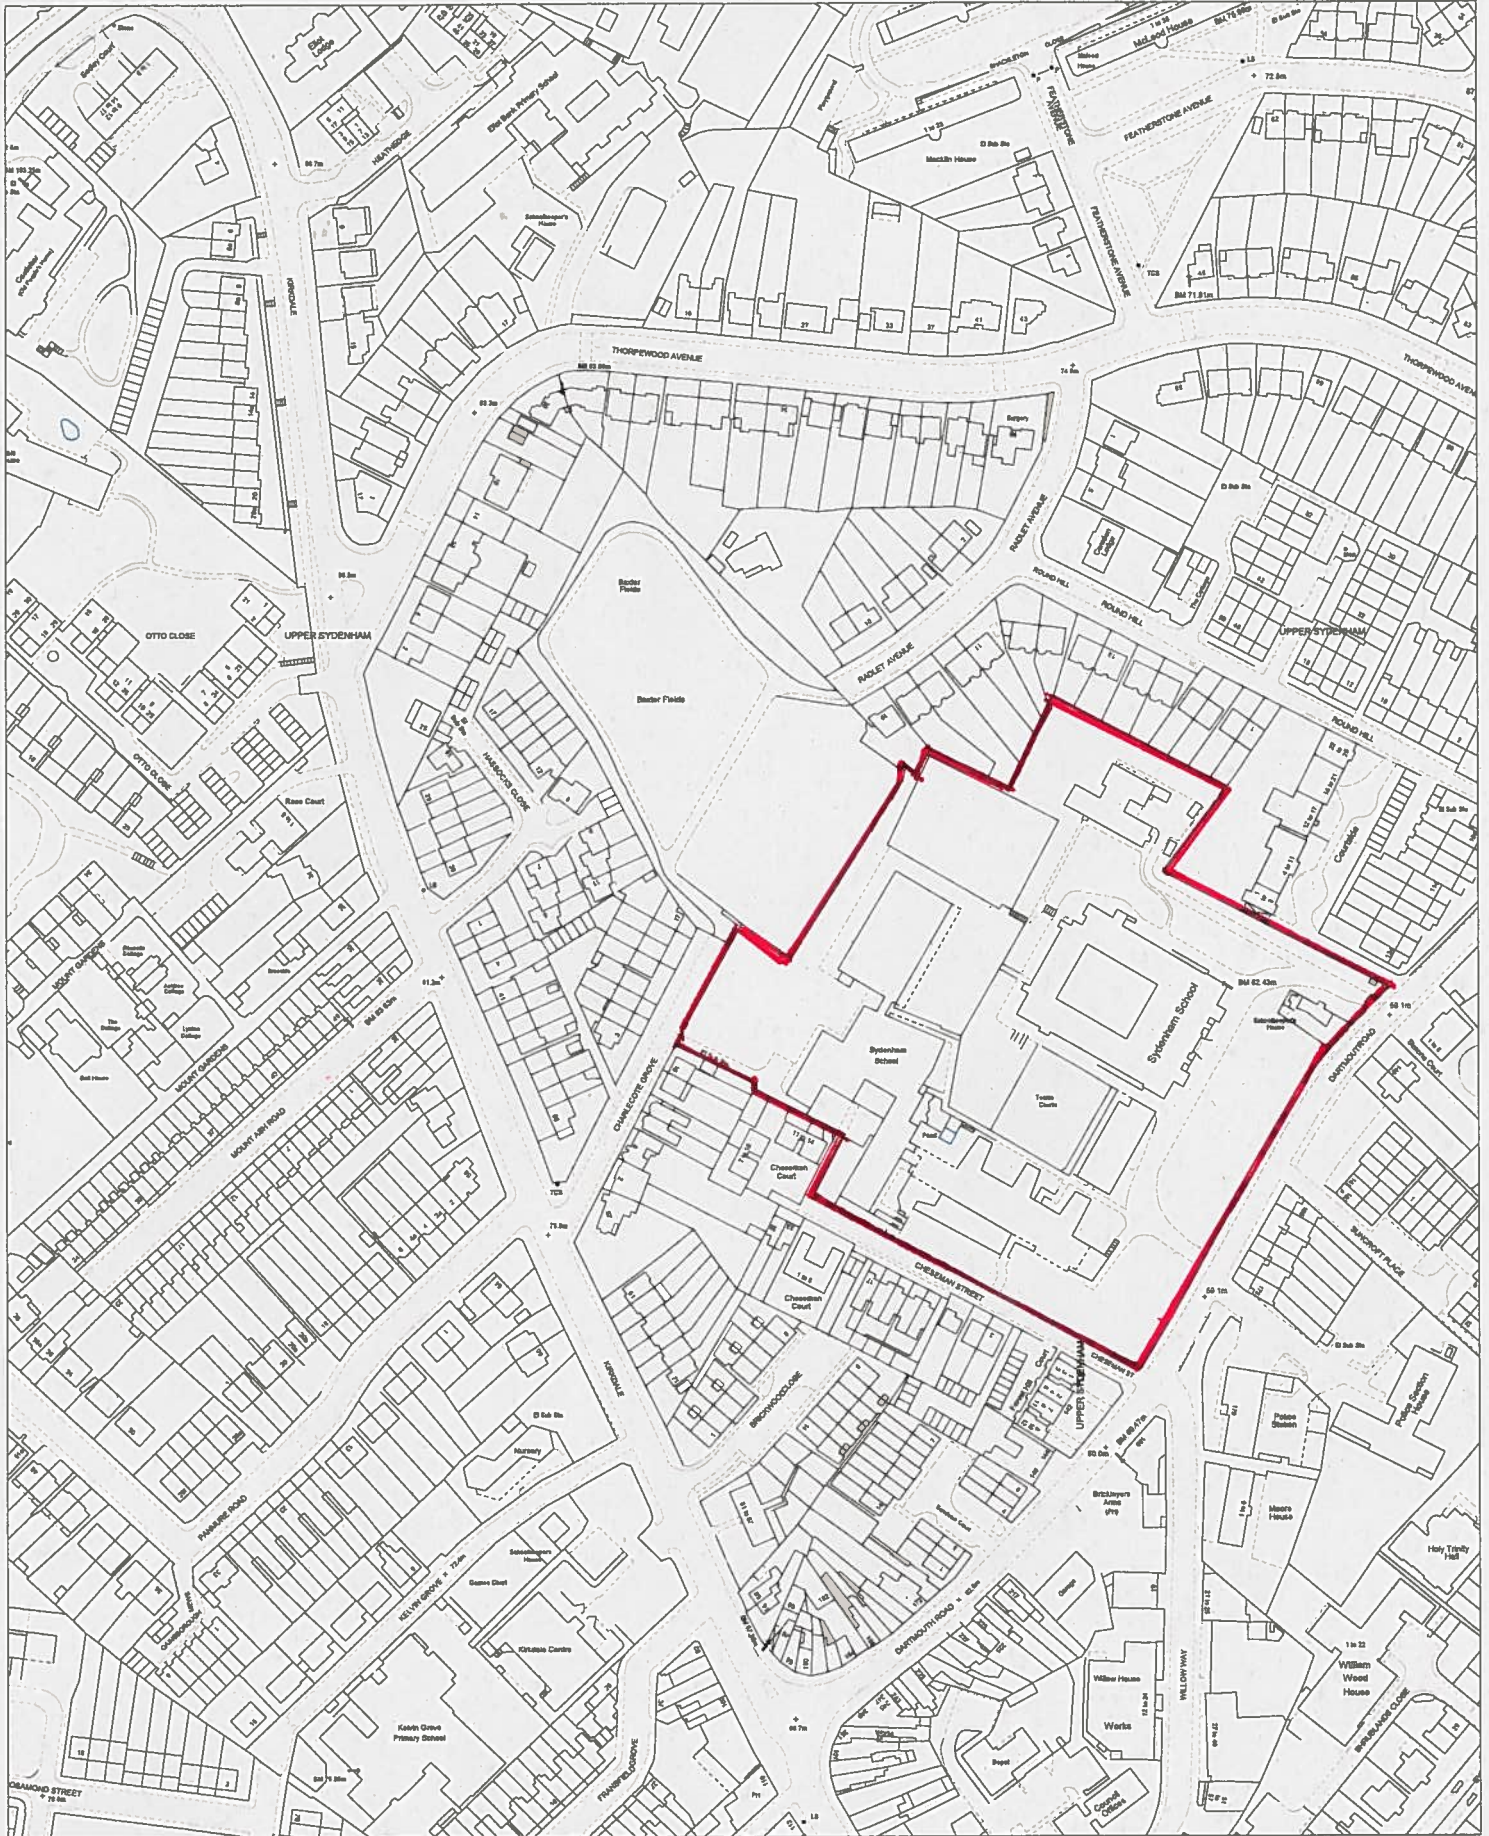

Sydenham School

Scale:2500

Base on the
Ordnance Survey map
Licence no:100017710
London, SE6 4RU

Date: 02/03/15